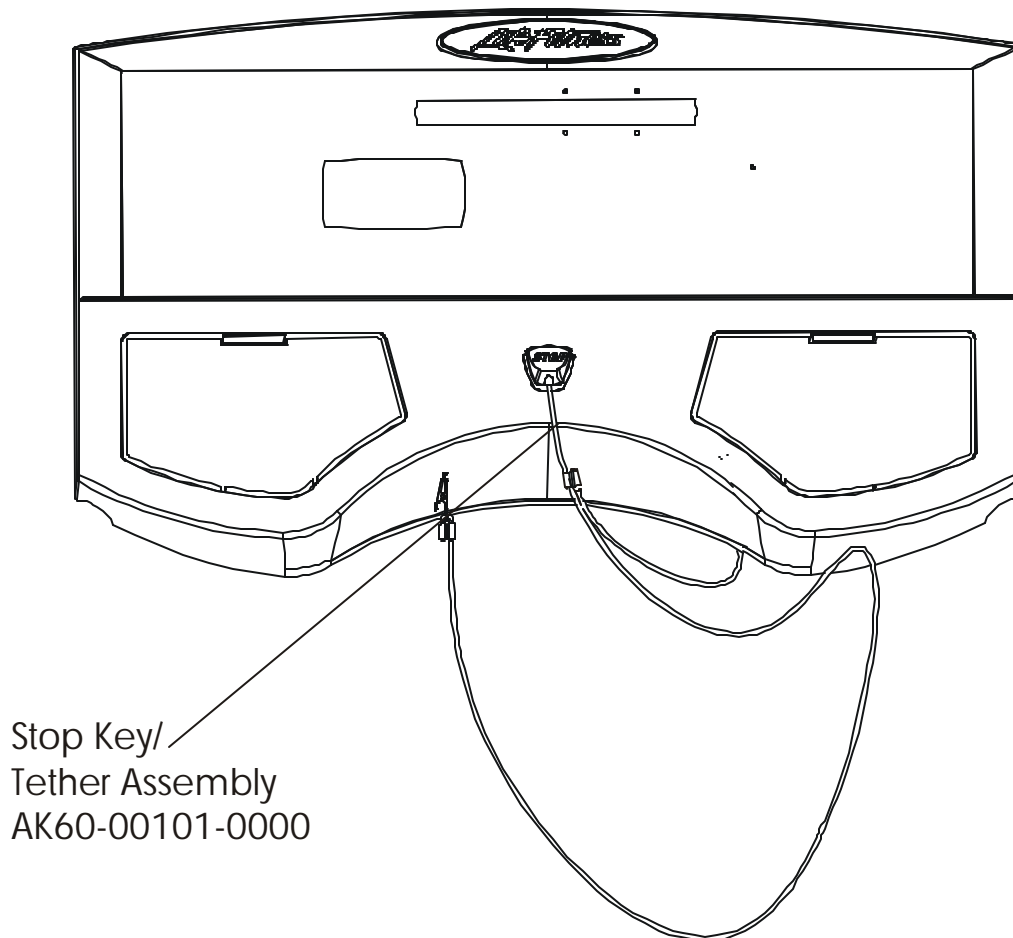

ARCTIC SILVER 91TW
Console Assembly (1 of 3)

91TW-0XXX-02
S/N WTF100000 and up

Console Assembly		Console Front Assembly	
AK60-00133-0001	English	AK60-00108-0001	English
AK60-00133-0003	German	AK60-00108-0003	German
AK60-00133-0004	Spanish	AK60-00108-0004	Spanish
AK60-00133-0006	Japanese	AK60-00108-0006	Japanese
AK60-00133-0007	French	AK60-00108-0007	French
AK60-00133-0008	Italian	AK60-00108-0008	Italian
AK60-00133-0009	Dutch	AK60-00108-0009	Dutch
AK60-00133-0010	Portuguese	AK60-00108-0010	Portuguese